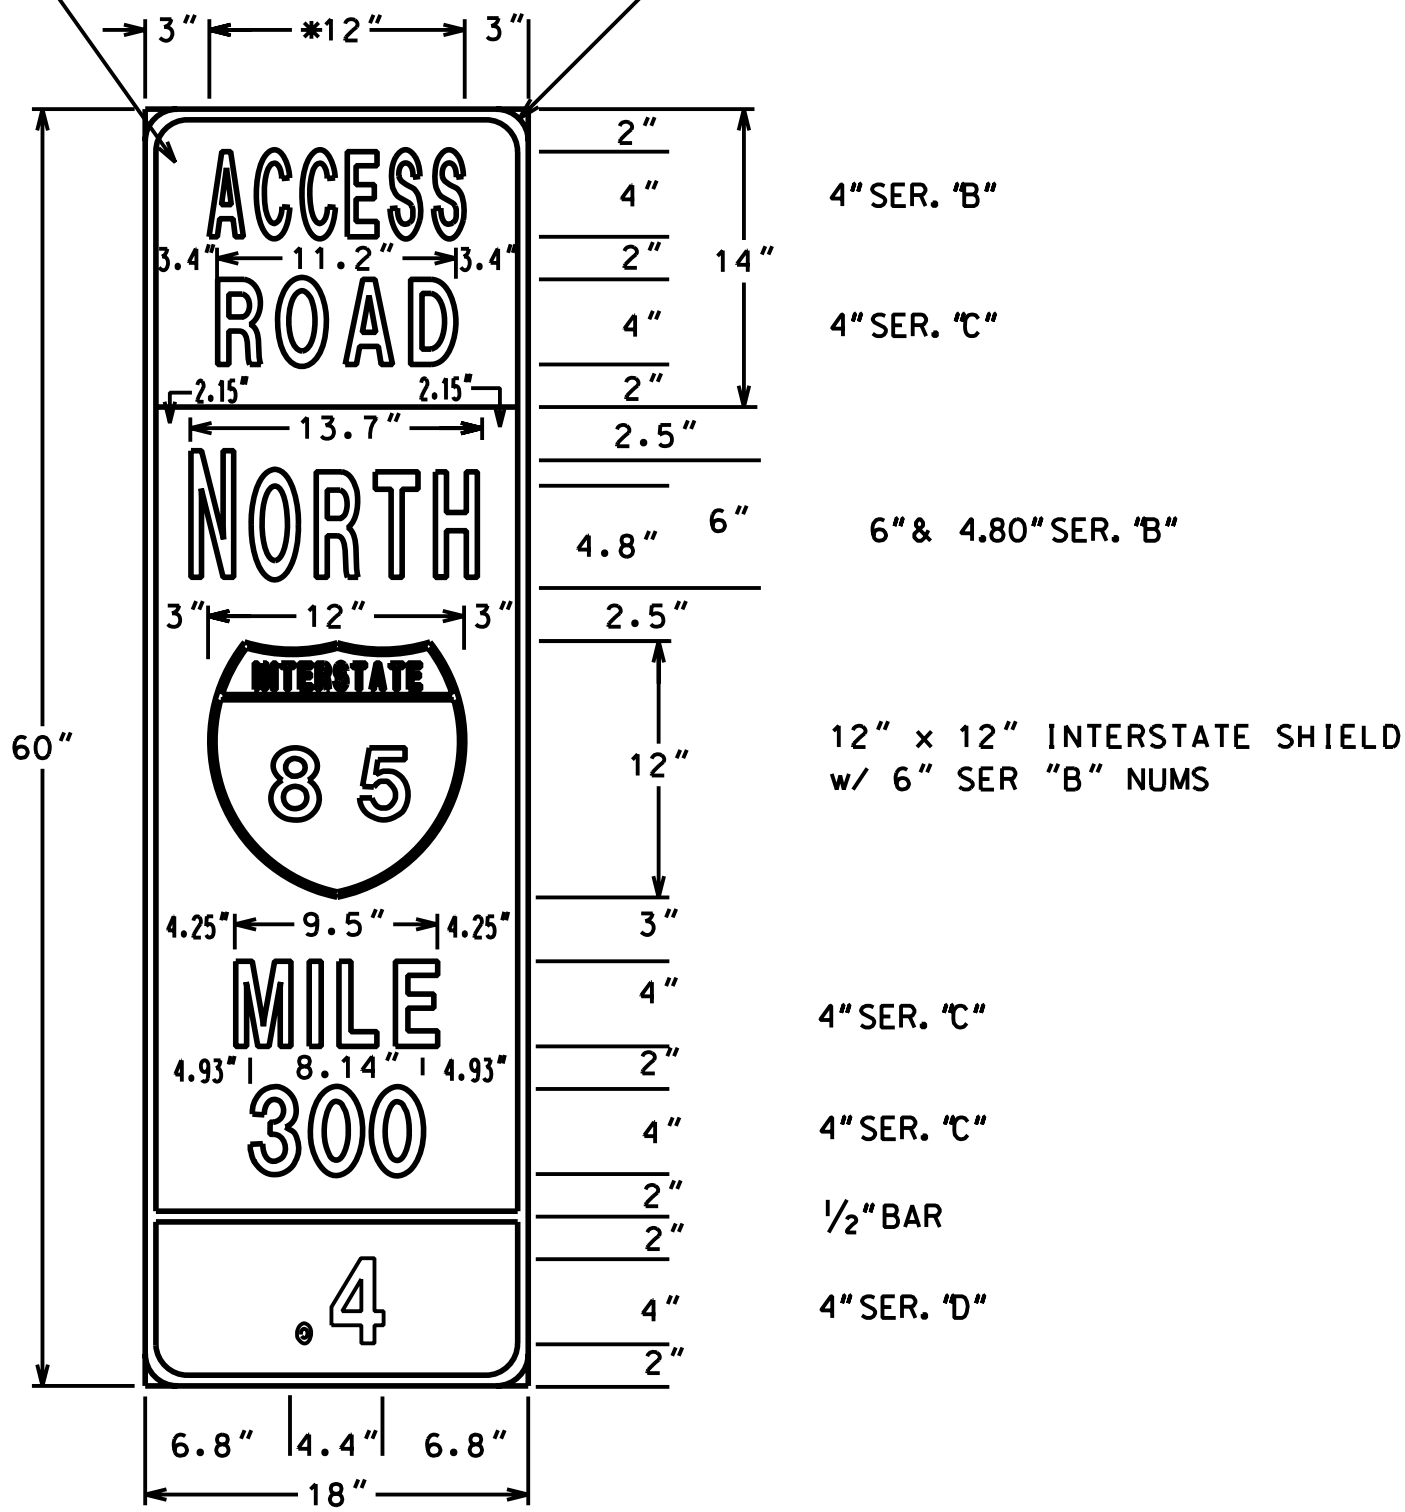

14" YELLOW OVERLAY REQ'D

1/2" BORDER
1/2" RADIUS

* REDUCE LETTER SPACING 10% TO FIT
SIGN SHALL HAVE BLUE REFLECTORIZED
BACKGROUND WITH WHITE LEGEND AND BORDER.