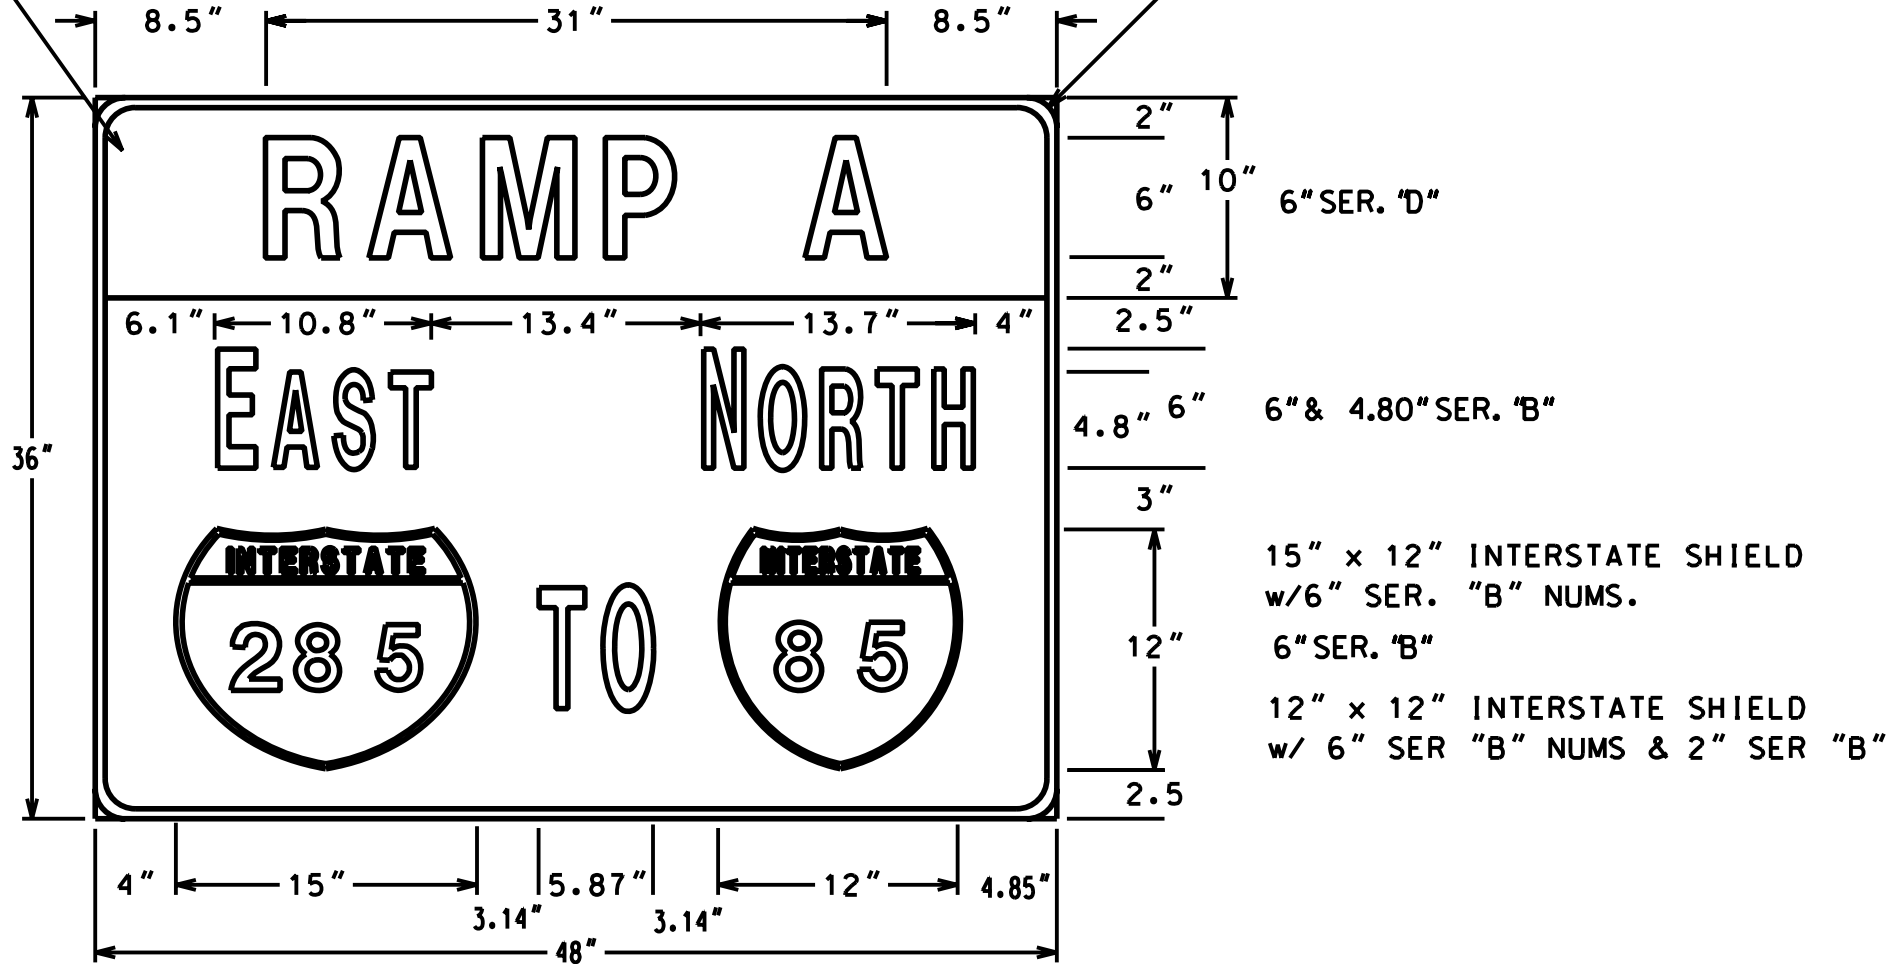

10" YELLOW OVERLAY REQ'D

1/2" BORDER  
1/2" RADIUS

SIGN SHALL HAVE GREEN REFLECTORIZED BACKGROUND WITH WHITE LEGEND AND BORDER.